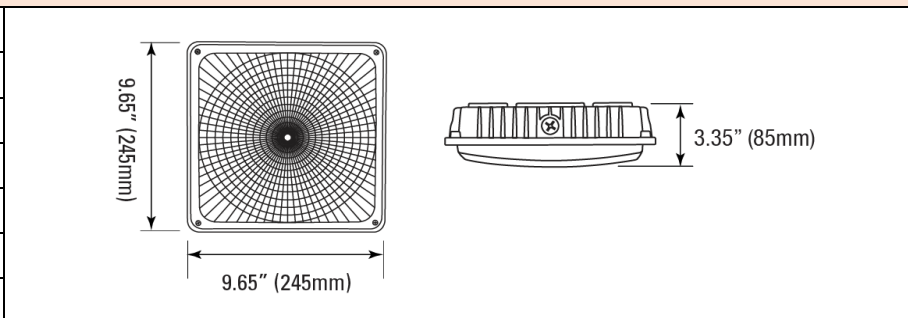

Version	2.0	Date	8/21/18
Prepared By	JC		

PRODUCT SPECIFICATION

Category	Slim Canopy
Item Number	7439
Stock Code	LED-FXSCM70/50K/WH
Mounting	Ceiling
Housing Color	White

ELECTRICAL CHARACTERISTICS			
Rated Wattage (W)	70	Replacement Wattage (W)	250
Tested Wattage (W)	70		
Input Voltage (V)	120-277V	Surge Protect Level	-
Voltage Frequency (Hz)	50/60	Dimmable	1-10V
Input Current (A)	-	AUX (12V) Line	-
Power Factor	>0.9		
THD	<20%		

PHOTOMETRIC CHARACTERISTICS			
Lumen (lm)	5,900	CCT (K)	5000K
Efficacy (lm/w)	84	Beam Angle (°)	140°
CRI	>70		

GENERAL CHARACTERISTICS	
Operating Temperature (°F)	-22°F ~ 113°F
Storage Temperature (°F)	-40°F ~ 140°F
IP Rating	IP65
Rated Life (Hrs)	50,000
Warranty (Yrs)	5

ACCESSORIES		
Item #	Stock Code	Description
P10234	SEN-MC605V-D	Motion Sensor

PRODUCT DIMENSIONS

Width- in / (mm)	9.65" 245
Height- in / (mm)	3.35" 85
Depth- in / (mm)	9.65" 245
EPA (ft²)	-
Weight (lbs)	6.6
Mounting Height (ft)	-
Cable Length (ft)	-